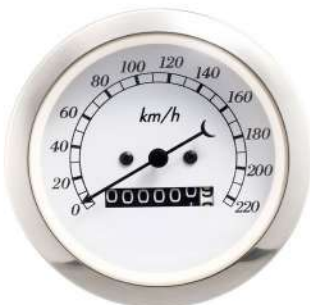

85MM

AGM8597CCWB
MECHANICAL
SPEEDOMETER
MPH / KMH